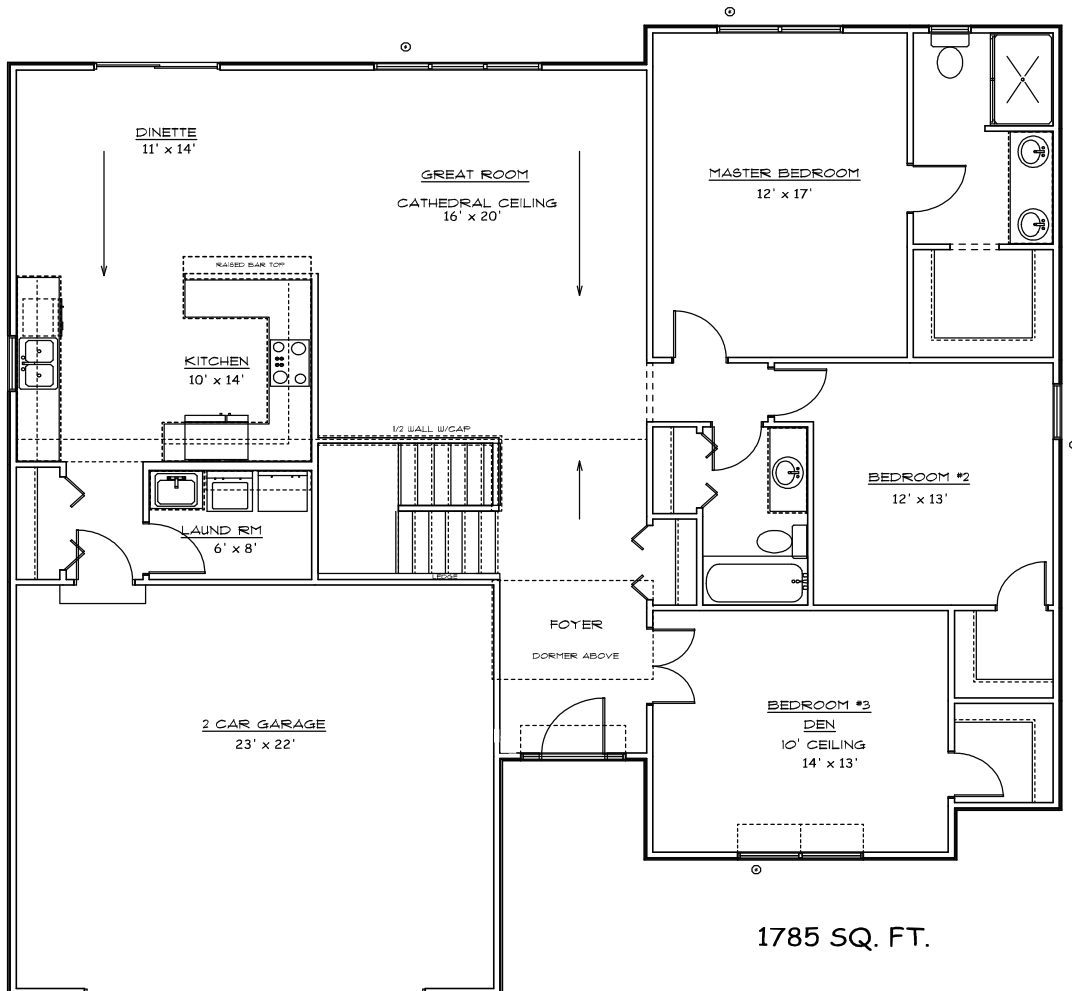

**THE DOGWOOD**

- ❑ ranch
- ❑ 2 bedroom
- ❑ vaulted ceilings
- ❑ 1785 square feet

**FRONT ELEVATION**

1785 SQ. FT.