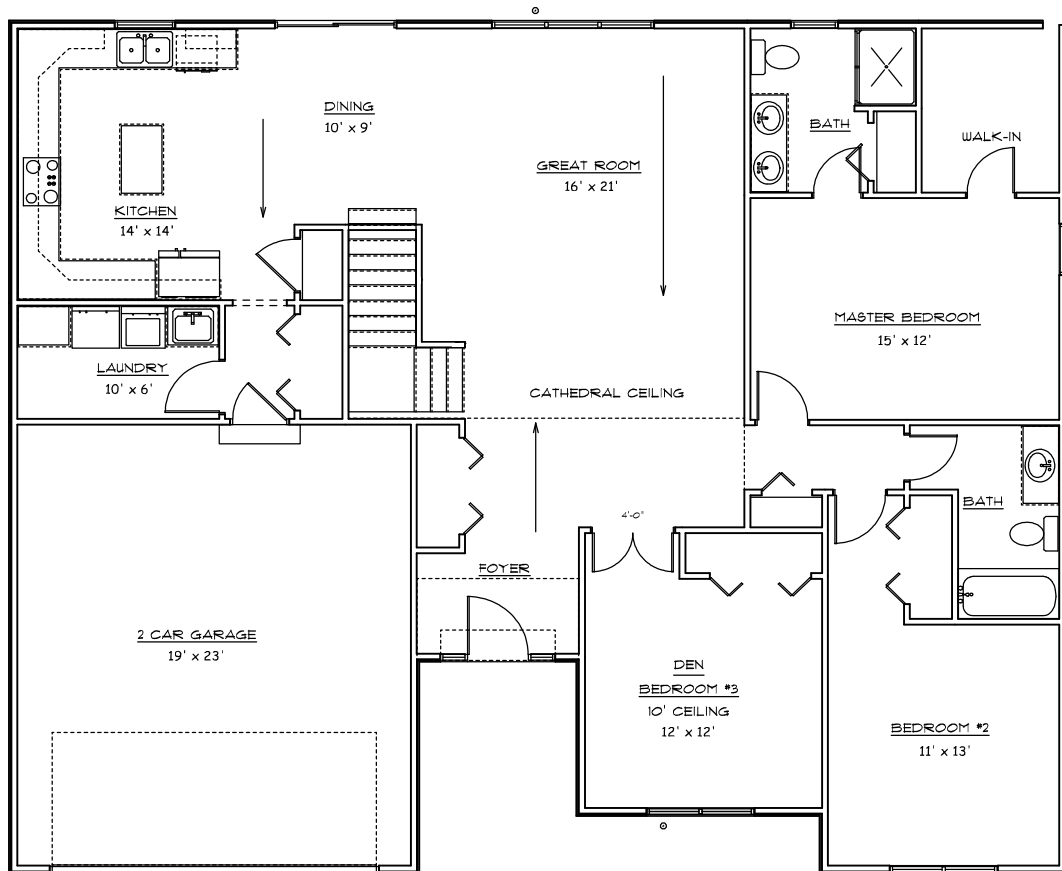

## THE MAPLE

- ❑ ranch
- ❑ 3 bedroom
- ❑ vaulted ceilings
- ❑ 1704 square feet

FRONT ELEVATION

1704 SQ. FT.